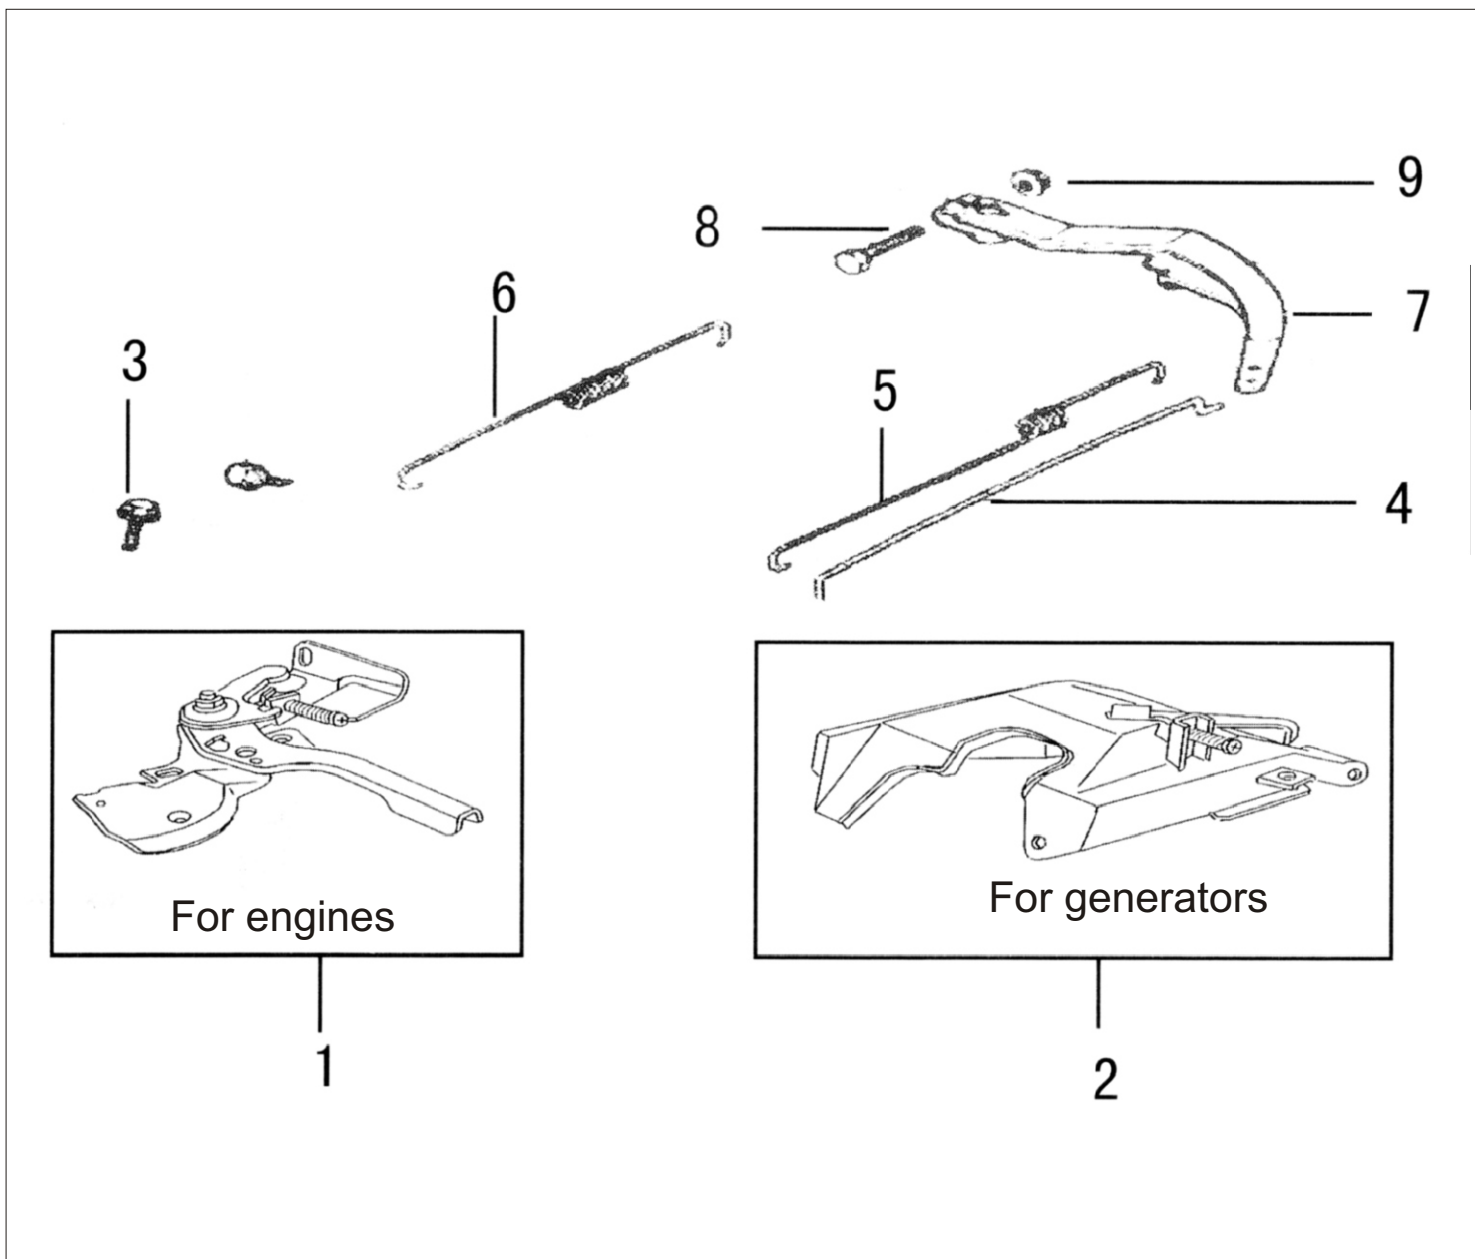

9. Regulating Control System / *Système de commande de régulation*

No.	Pièce/parts
GE901	Speed control assy for engines
GE902	Speed control assy for generators
GE903	Flange bolt M6X12
GE904	Governor rod
GE905	Throttle return spring
GE906	Governor spring
GE907	Regulating arm
GE908	Governor arm bolt M6X21
GE909	Bolt M6