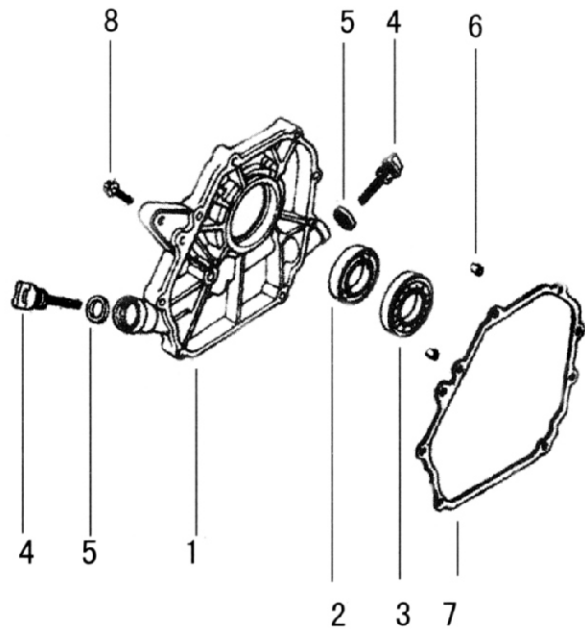

2. Crankcase Cover Assy / Couvercle pour carter

5.5 & 6.5HP