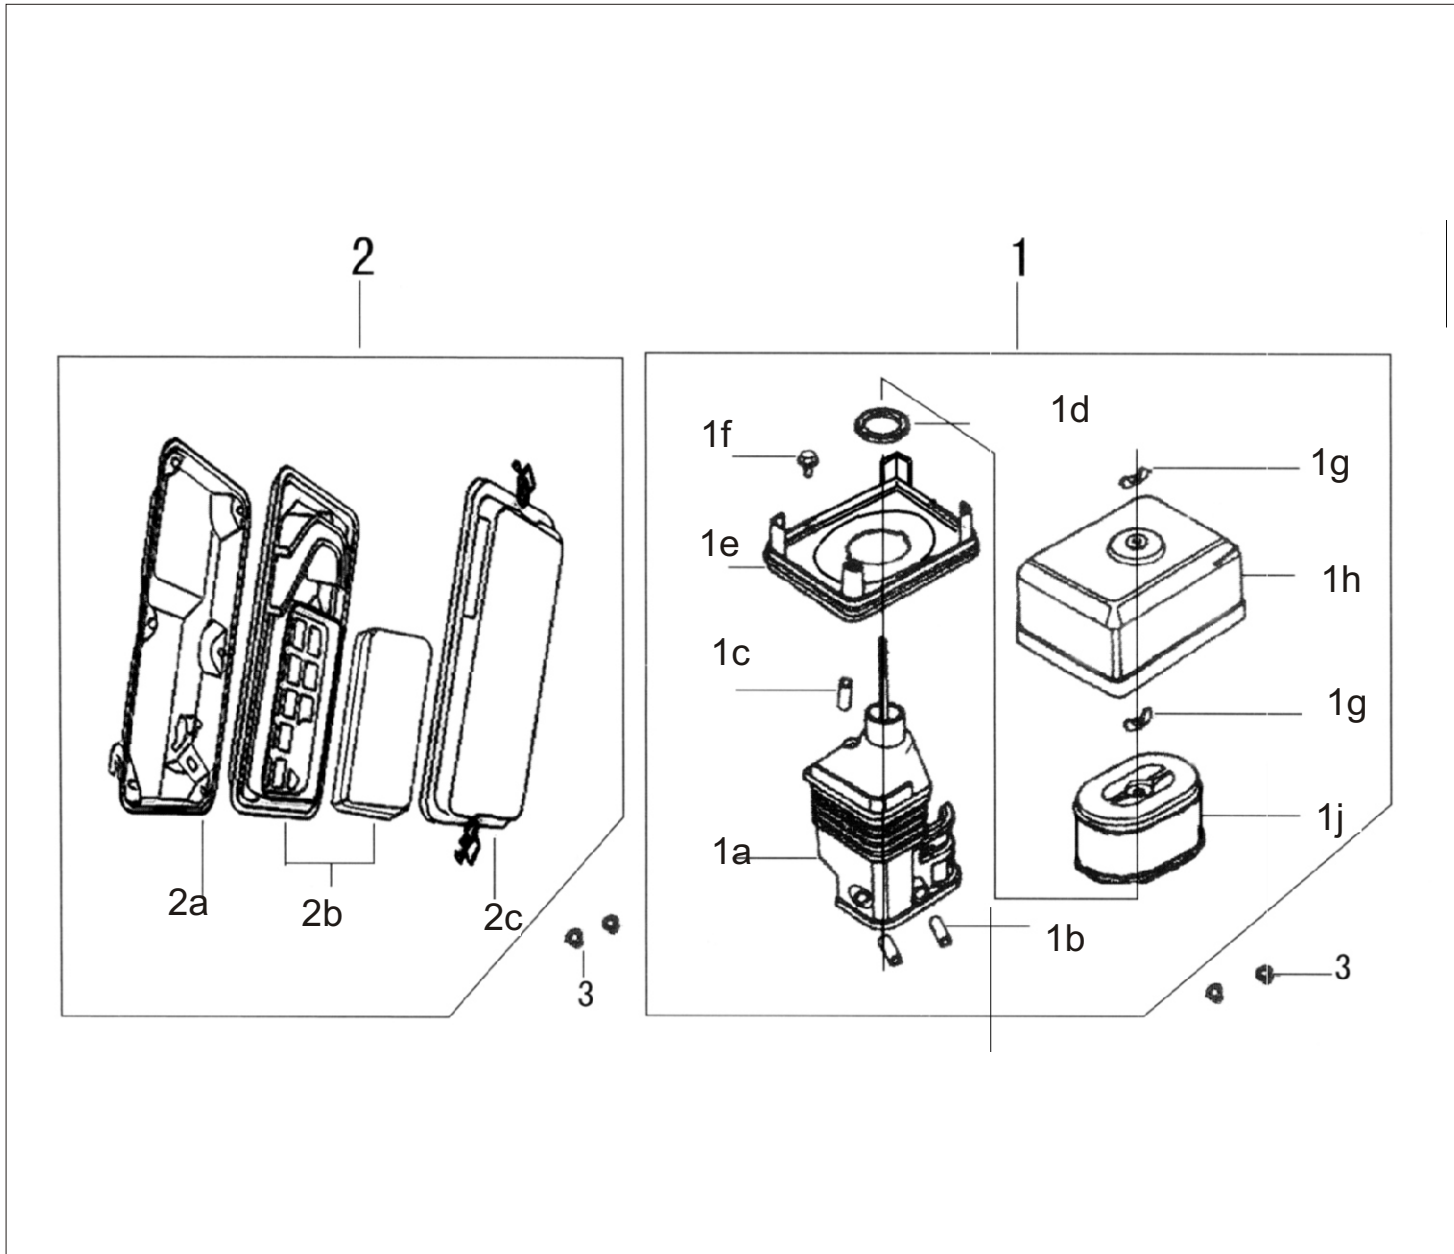

8. Air Filter / Épurateur d'air

No.	Pièce/parts
GE801	Air filter for engine
GE802	Air filter for generator
GE801a	Air filter elbow comp
GE801b	Air filter collar A
GE801c	Air filter collar B
GE801d	Elbow packing
GE801e	Air filter base
GE801f	Bolt M4x14
GE801g	Cover nut M6
GE801h	Air filter cover
GE801j	Air filter element
GE802a	Air filter elbow comp
GE802b	Air filter element
GE802c	Air filter cover
GE803	Nut M6