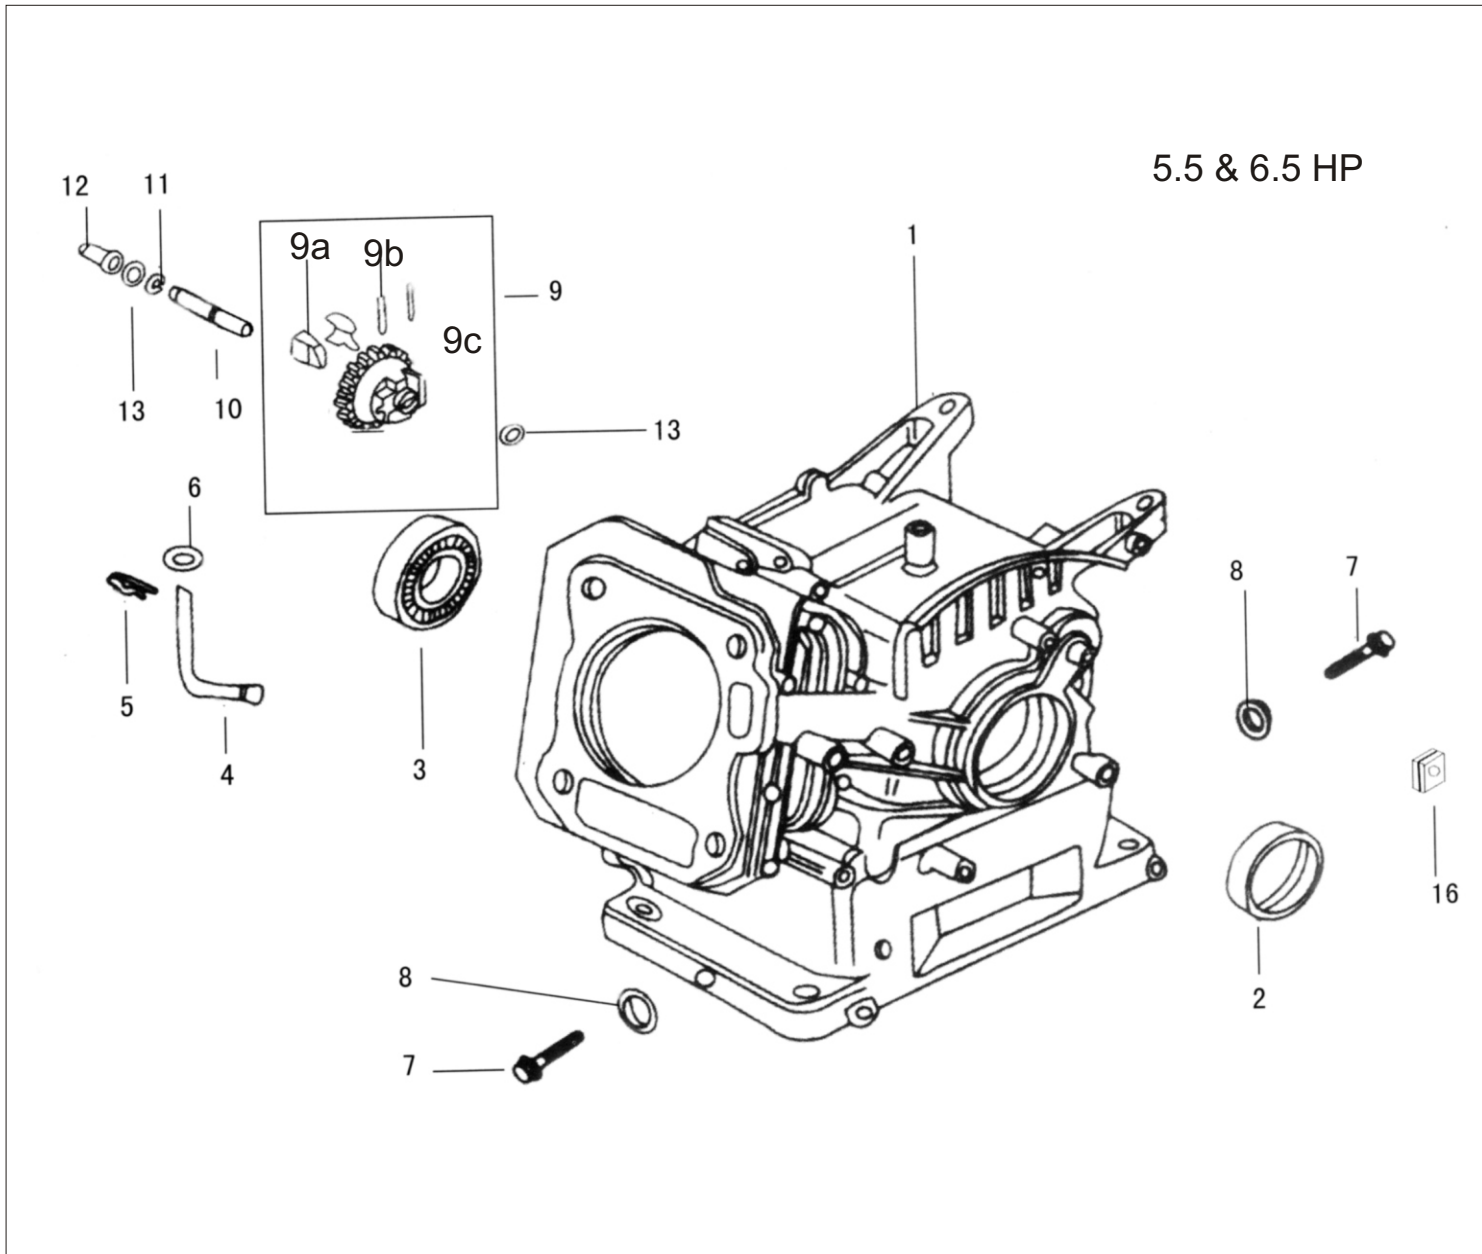

1a. Crankcase for 5.5, 6.5 HP / Carter de moteur pour 5.5, 6.5 cv

5.5 & 6.5 HP

No.	Pièce/parts
GE101	Crankcase
GE102	Oil seal
GE103	Radial ball bearing
GE104	Governor arm shaft
GE105	Lock nip
GE106	Plain washer
GE107	Drain plug bolt
GE108	Drain plug washer
GE109	governor kit
GE109a	Governor weight
GE109b	Governor weight pin
GE109c	Governor gear
GE110	Governor shaft
GE111	Governor shaft clip
GE112	Governor
GE113	Plain washer $\Phi 6$
GE114	Radial ball bearing
GE115	Oil seal
GE116	String ring
GE117	Dip clip
GE118	Flange bolt M6x10

1b. Crankcase for 9.0, 11,13 HP / Carter de moteur pour 9.0, 11,13 cv

8,9,11,&13HP

No.	Pièce/parts
GE101	Crankcase
GE102	Oil seal
GE103	Radial ball bearing
GE104	Governor arm shaft
GE105	Lock nip
GE106	Plain washer
GE107	Drain plug bolt
GE108	Drain plug washer
GE109	governor kit
GE109a	Governor weight
GE109b	Governor weight pin
GE109c	Governor gear
GE110	Governor shaft
GE111	Governor shaft clip
GE112	Governor
GE113	Plain washer Φ6
GE114	Radial ball bearing
GE115	Oil seal
GE116	String ring
GE117	Dip clip
GE118	Flange bolt M6x10

3. Crankshaft Piston & Connecting Rod / *Piston de vilebrequin et bielle*

No.	Pièce/parts
GE301	Crankshaft
GE302	Timing driving gear
GE303	Drive gear
GE304	Woodruffkey
GE305	Rod assy connecting
GE306	Piston
GE307	Piston pin
GE308	Piston pin clip
GE309	Piston ring set
GE310	Balance shaft

4a. Cylinder Head & Cylinder Cover for 5.5, 6.5 HP / Couvercle de culasse de 5.5, 6.5 cv

5.5 & 6.5HP

No.	Pièce/parts
GE401	Cylinder head comp
GE401a	Cylinder head
GE401b	In-valve guide
GE401c	Ex-valve guide
GE401d	Valve guide clip
GE401e	Intake valve seat
GE401f	Exhaust valve seat
GE402	Stud bolt
GE403	Dowel pin
GE404	Spark plug
GE405	Gasket, Cylinder head
GE406	Head cover comp
GE407	Gasket, cylinder cover
GE408	Breather tube assy
GE409	Head cover bolt
GE410	Lead wind cover
GE411	bolt
GE412	Stud bolt
GE413	Flange bolt M6x12
GE414	Stud bolt M8x24
GE415	Stud bolt