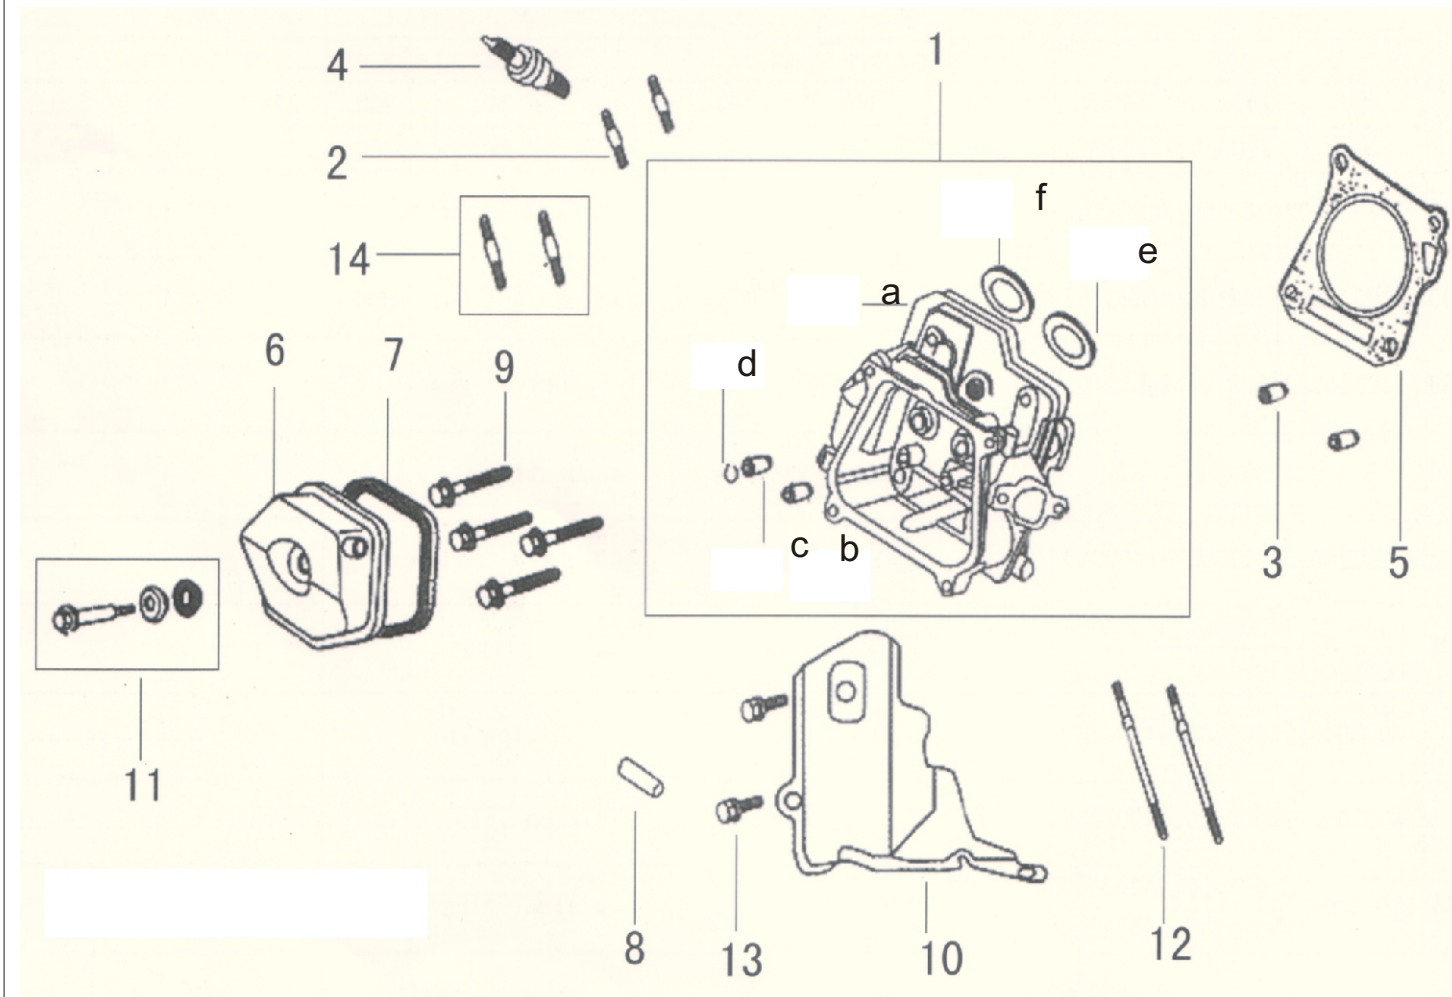

3. Crankshaft Piston & Connecting Rod / *Piston de vilebrequin et bielle*

No.	Pièce/parts
GE301	Crankshaft
GE302	Timing driving gear
GE303	Drive gear
GE304	Woodruffkey
GE305	Rod assy connecting
GE306	Piston
GE307	Piston pin
GE308	Piston pin clip
GE309	Piston ring set
GE310	Balance shaft

4a. Cylinder Head & Cylinder Cover for 5.5, 6.5 HP / Couvercle de culasse de 5.5, 6.5 cv

5.5 & 6.5HP

No.	Pièce/parts
GE401	Cylinder head comp
GE401a	Cylinder head
GE401b	In-valve guide
GE401c	Ex-valve guide
GE401d	Valve guide clip
GE401e	Intake valve seat
GE401f	Exhaust valve seat
GE402	Stud bolt
GE403	Dowel pin
GE404	Spark plug
GE405	Gasket, Cylinder head
GE406	Head cover comp
GE407	Gasket, cylinder cover
GE408	Breather tube assy
GE409	Head cover bolt
GE410	Lead wind cover
GE411	bolt
GE412	Stud bolt
GE413	Flange bolt M6x12
GE414	Stud bolt M8x24
GE415	Stud bolt

4b. Cylinder Head & Cylinder Cover for 9.0, 11,13HP / *Couvercle de culasse*

8, 9, 11 & 13 HP

No.	Pièce/parts
GE401	Cylinder head comp
GE401a	Cylinder head
GE401b	In-valve guide
GE401c	Ex-valve guide
GE401d	Valve guide clip
GE401e	Intake valve seat
GE401f	Exhaust valve seat
GE402	Stud bolt
GE403	Dowel pin
GE404	Spark plug
GE405	Gasket, Cylinder head
GE406	Head cover comp
GE407	Gasket, cylinder cover
GE408	Breather tube assy
GE409	Head cover bolt
GE410	Lead wind cover
GE411	bolt
GE412	Stud bolt
GE413	Flange bolt M6x12
GE414	Stud bolt M8x24
GE415	Stud bolt

5. Combination of Camshaft & Valve Rocker for 5.5-13 HP

Arbre à cames et culbuteur de soupape pour 5.5-13cv

No.	Pièce/parts
GE501	camshaft assy
GE502	valve teppet
GE503	push rod
GE504	push rod guide plate
GE505	valve rocker
GE506	rocker pivot pin
GE507	pivot bolt
GE508	pivot adjusting nut
GE509	in-take valve
GE510	exhaust valve
GE511	valve spring
GE512	in-valve spring seat
GE513	ex-valve spring seat
GE514	valve rotator
GE515	spring retainer exhaust valve
GE516	guide oil seal