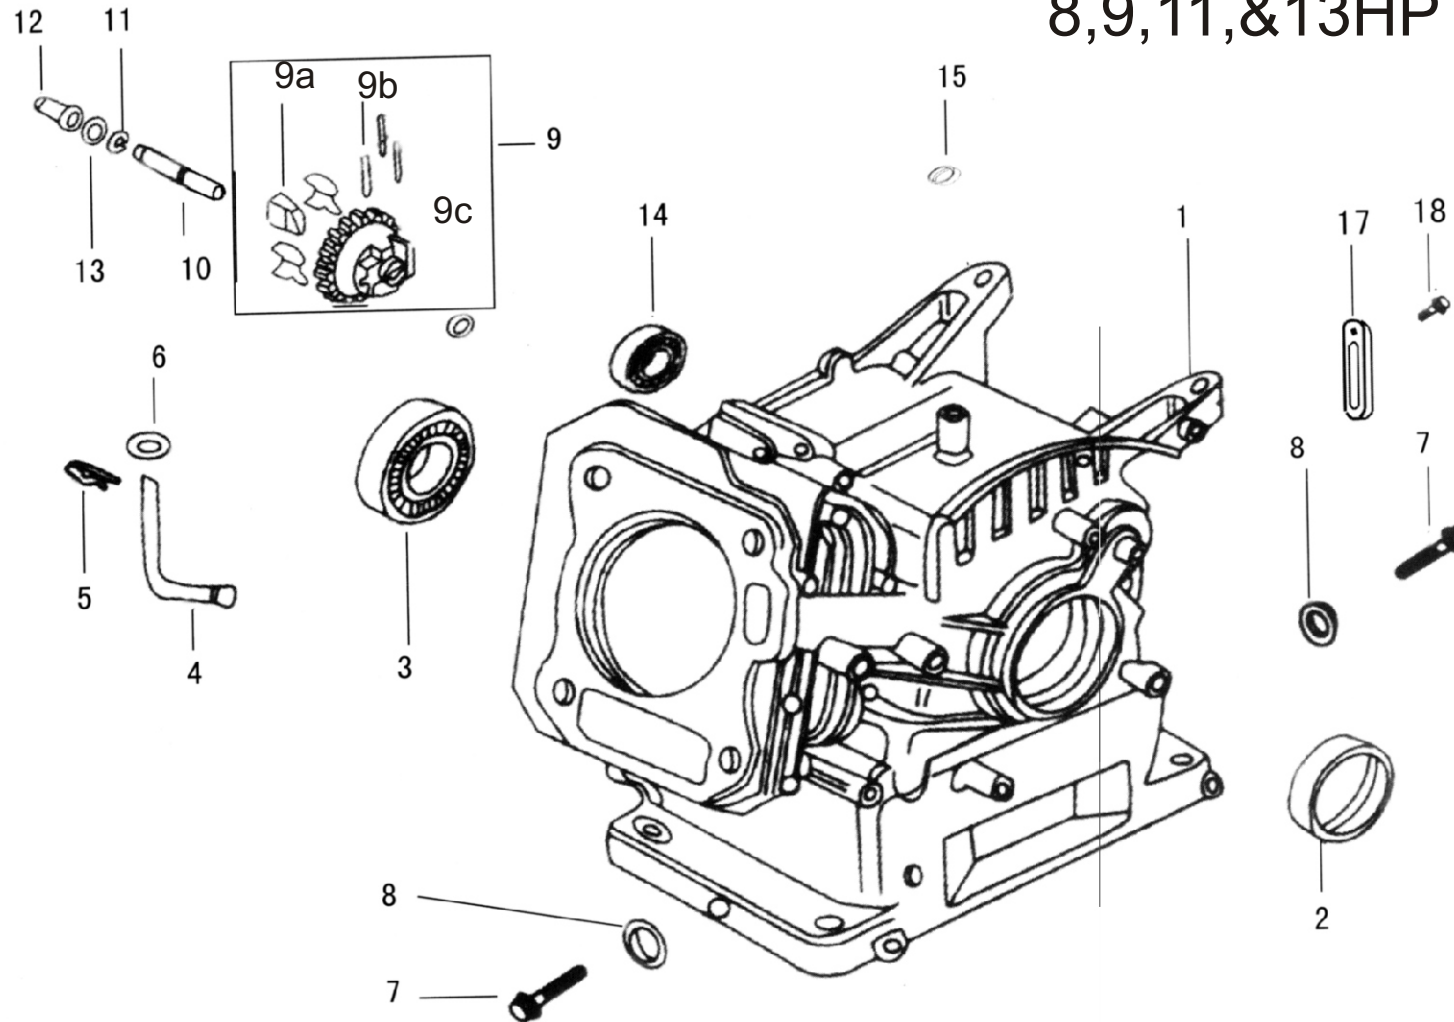

1a. Crankcase for 5.5, 6.5 HP / Carter de moteur pour 5.5, 6.5 cv

5.5 & 6.5 HP

No.	Pièce/parts
GE101	Crankcase
GE102	Oil seal
GE103	Radial ball bearing
GE104	Governor arm shaft
GE105	Lock nip
GE106	Plain washer
GE107	Drain plug bolt
GE108	Drain plug washer
GE109	governor kit
GE109a	Governor weight
GE109b	Governor weight pin
GE109c	Governor gear
GE110	Governor shaft
GE111	Governor shaft clip
GE112	Governor
GE113	Plain washer $\Phi 6$
GE114	Radial ball bearing
GE115	Oil seal
GE116	String ring
GE117	Dip clip
GE118	Flange bolt M6x10

1b. Crankcase for 9.0, 11,13 HP / Carter de moteur pour 9.0, 11,13 cv

8,9,11,&13HP

No.	Pièce/parts
GE101	Crankcase
GE102	Oil seal
GE103	Radial ball bearing
GE104	Governor arm shaft
GE105	Lock nip
GE106	Plain washer
GE107	Drain plug bolt
GE108	Drain plug washer
GE109	governor kit
GE109a	Governor weight
GE109b	Governor weight pin
GE109c	Governor gear
GE110	Governor shaft
GE111	Governor shaft clip
GE112	Governor
GE113	Plain washer Φ6
GE114	Radial ball bearing
GE115	Oil seal
GE116	String ring
GE117	Dip clip
GE118	Flange bolt M6x10

3. Crankshaft Piston & Connecting Rod / *Piston de vilebrequin et bielle*

No.	Pièce/parts
GE301	Crankshaft
GE302	Timing driving gear
GE303	Drive gear
GE304	Woodruffkey
GE305	Rod assy connecting
GE306	Piston
GE307	Piston pin
GE308	Piston pin clip
GE309	Piston ring set
GE310	Balance shaft

5. Combination of Camshaft & Valve Rocker for 5.5-13 HP

Arbre à cames et culbuteur de soupape pour 5.5-13cv

No.	Pièce/parts
GE501	camshaft assy
GE502	valve teppet
GE503	push rod
GE504	push rod guide plate
GE505	valve rocker
GE506	rocker pivot pin
GE507	pivot bolt
GE508	pivot adjusting nut
GE509	in-take valve
GE510	exhaust valve
GE511	valve spring
GE512	in-valve spring seat
GE513	ex-valve spring seat
GE514	valve rotator
GE515	spring retainer exhaust valve
GE516	guide oil seal