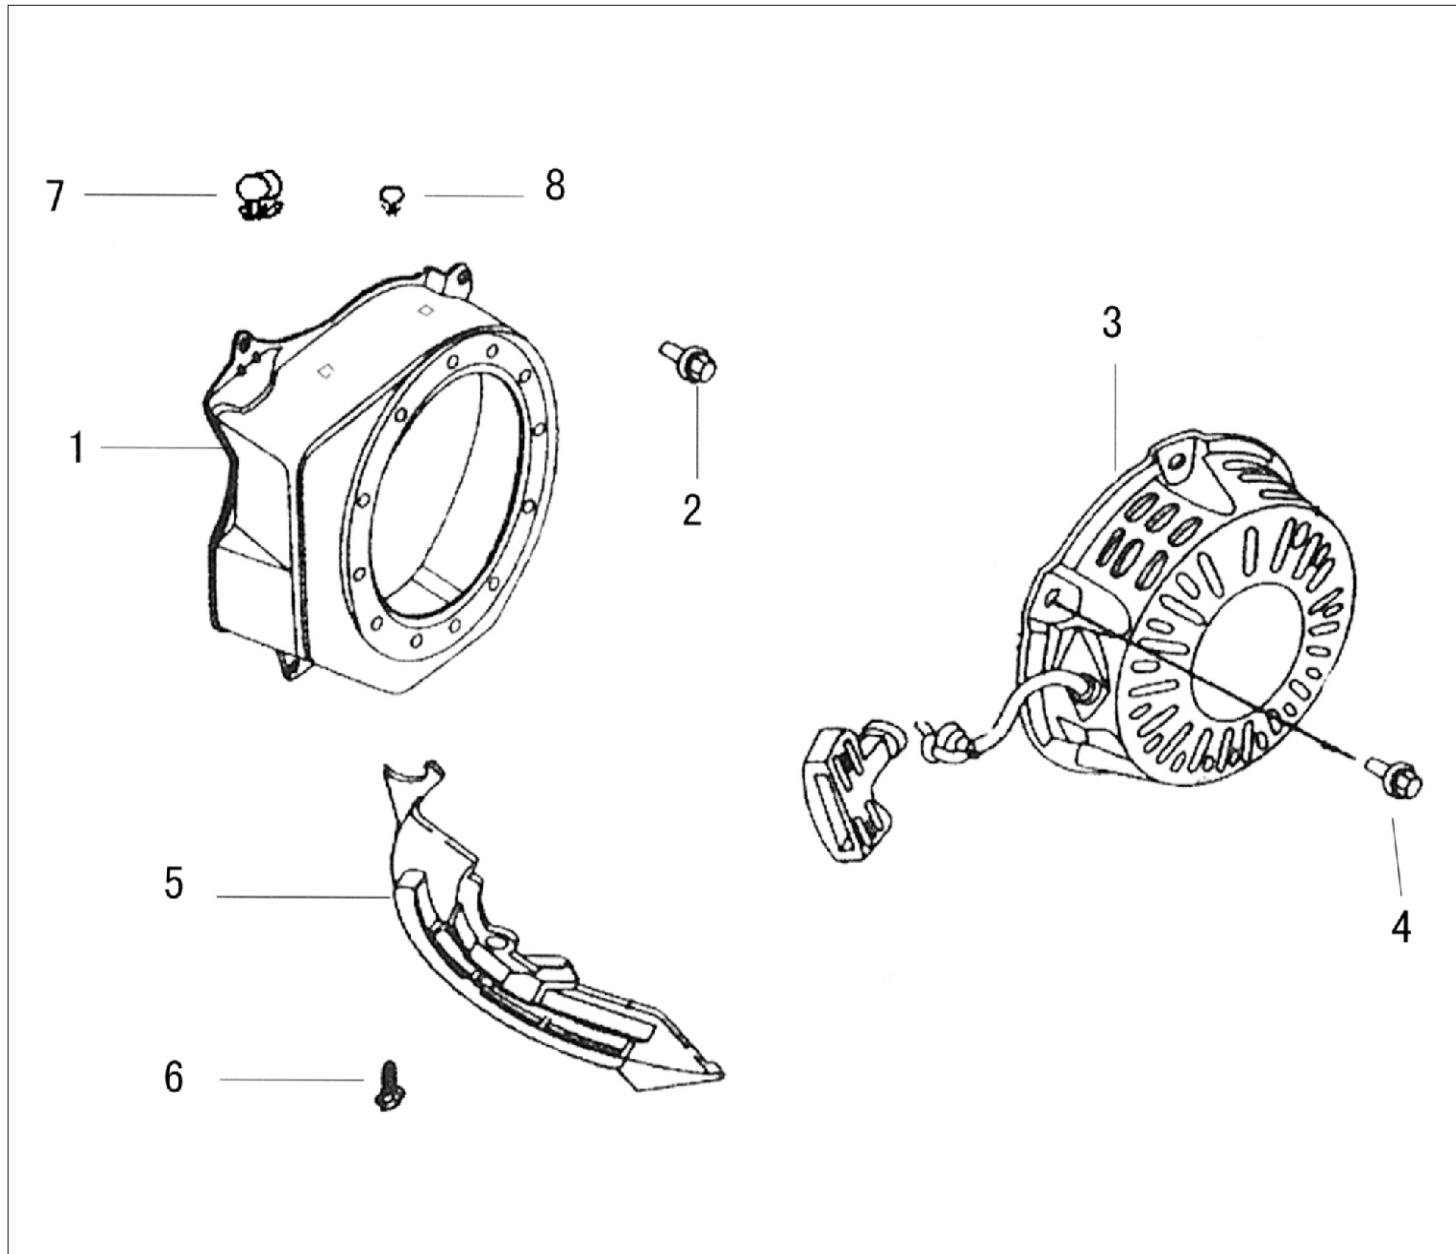

6. Recoil Starter for 5.5-13 HP/ Démarreur à rappel

No.	Pièce/parts
GE601	Fan hood
GE602	Flange bolt M6x12
GE603	Starter rolls assy
GE604	Flange bolt
GE605	Shroud comp
GE606	Screw M6x12
GE607	Swallow clip
GE608	Twin clip
GE601a	Fan hood (for electrical start)
GE605a	Shroud comp (for electrical start)