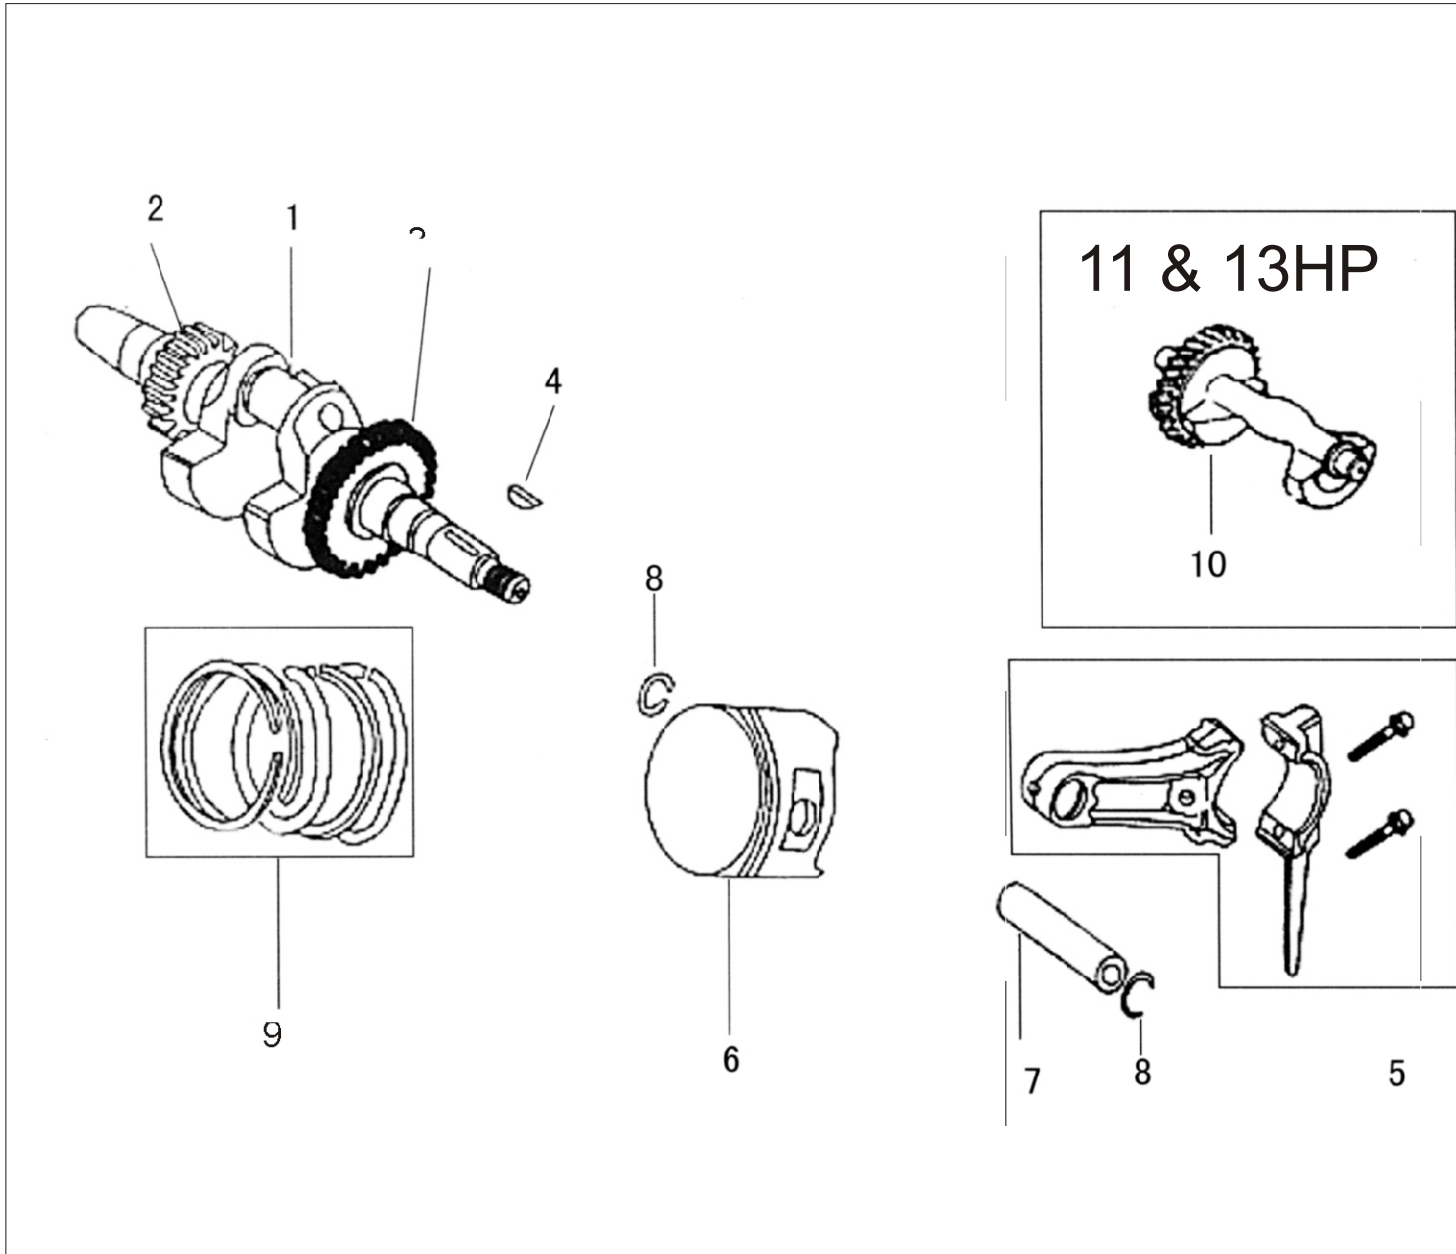

3. Crankshaft Piston & Connecting Rod / *Piston de vilebrequin et bielle*

No.	Pièce/parts
GE301	Crankshaft
GE302	Timing driving gear
GE303	Drive gear
GE304	Woodruffkey
GE305	Rod assy connecting
GE306	Piston
GE307	Piston pin
GE308	Piston pin clip
GE309	Piston ring set
GE310	Balance shaft