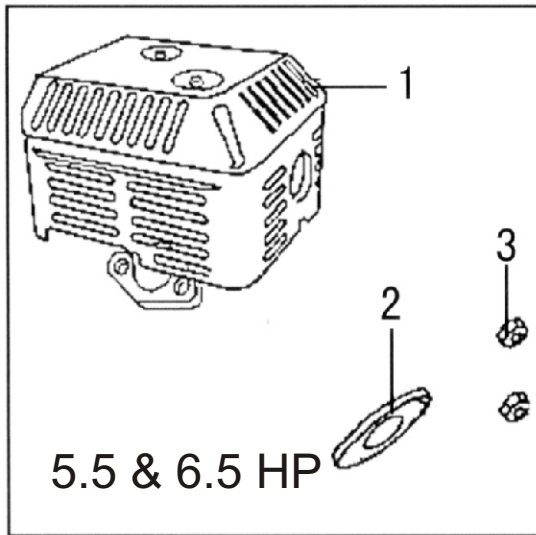

10. Muffler / Silencieux

No.	Pièce/parts
GE1001	Muffler assy
GE1002	Muffler gasket
GE1003	Bolt M8
GE1004	Exhaust valve tube
GE1005	Mufflet gasket
GE1006	Bolt M8