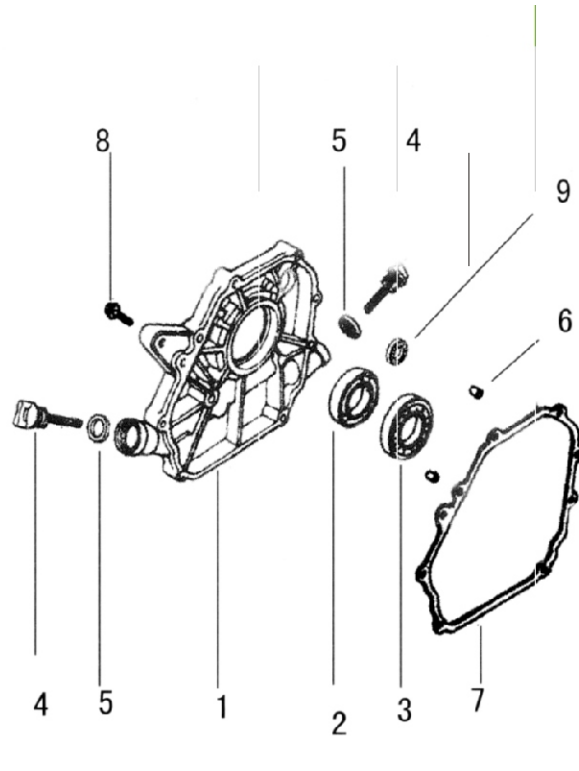

8, 9, 11 & 13HP