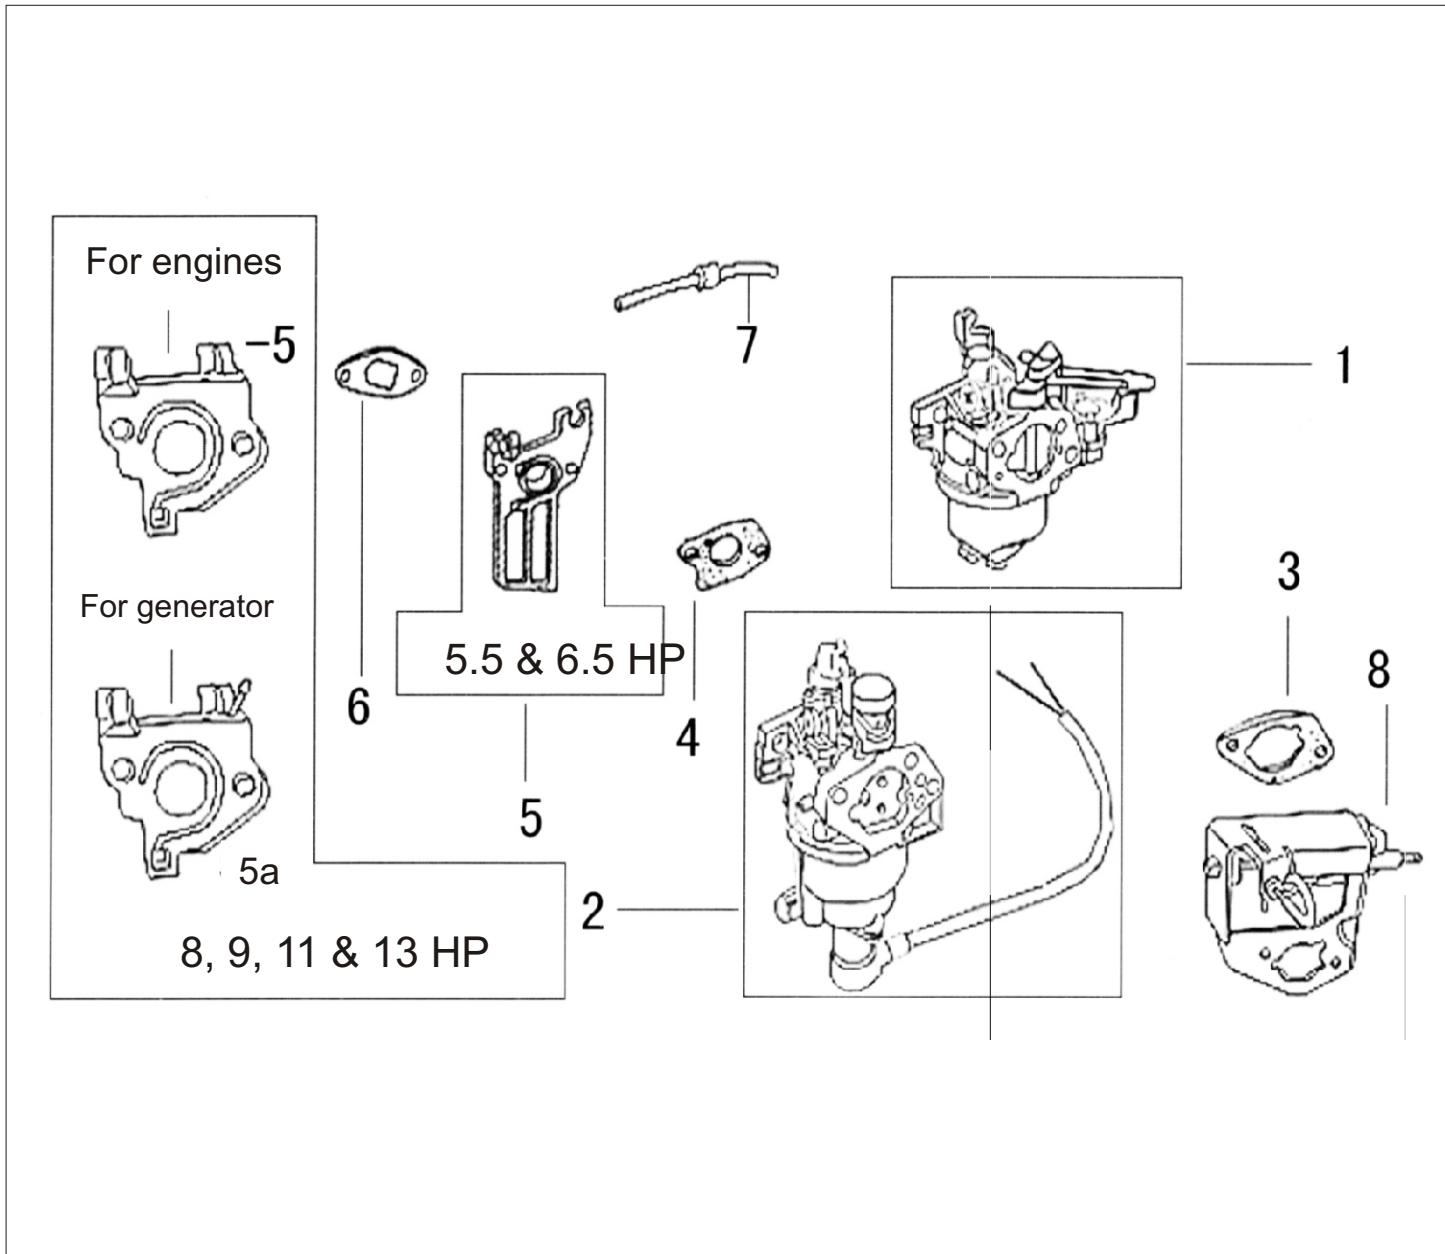

7. Carburetor Assy / Carburateur

No.	Pièce/parts
GE701	Carburetor for engine
GE702	Carburetor for generator
GE703	Air cleaner gasket
GE704	Carburetor gasket
GE705	Connecting block for engine
GE705a	Connecting block for generator
GE706	Inlet gasket
GE707	Check valve assy for generator
GE708	Manual choke assy for generator