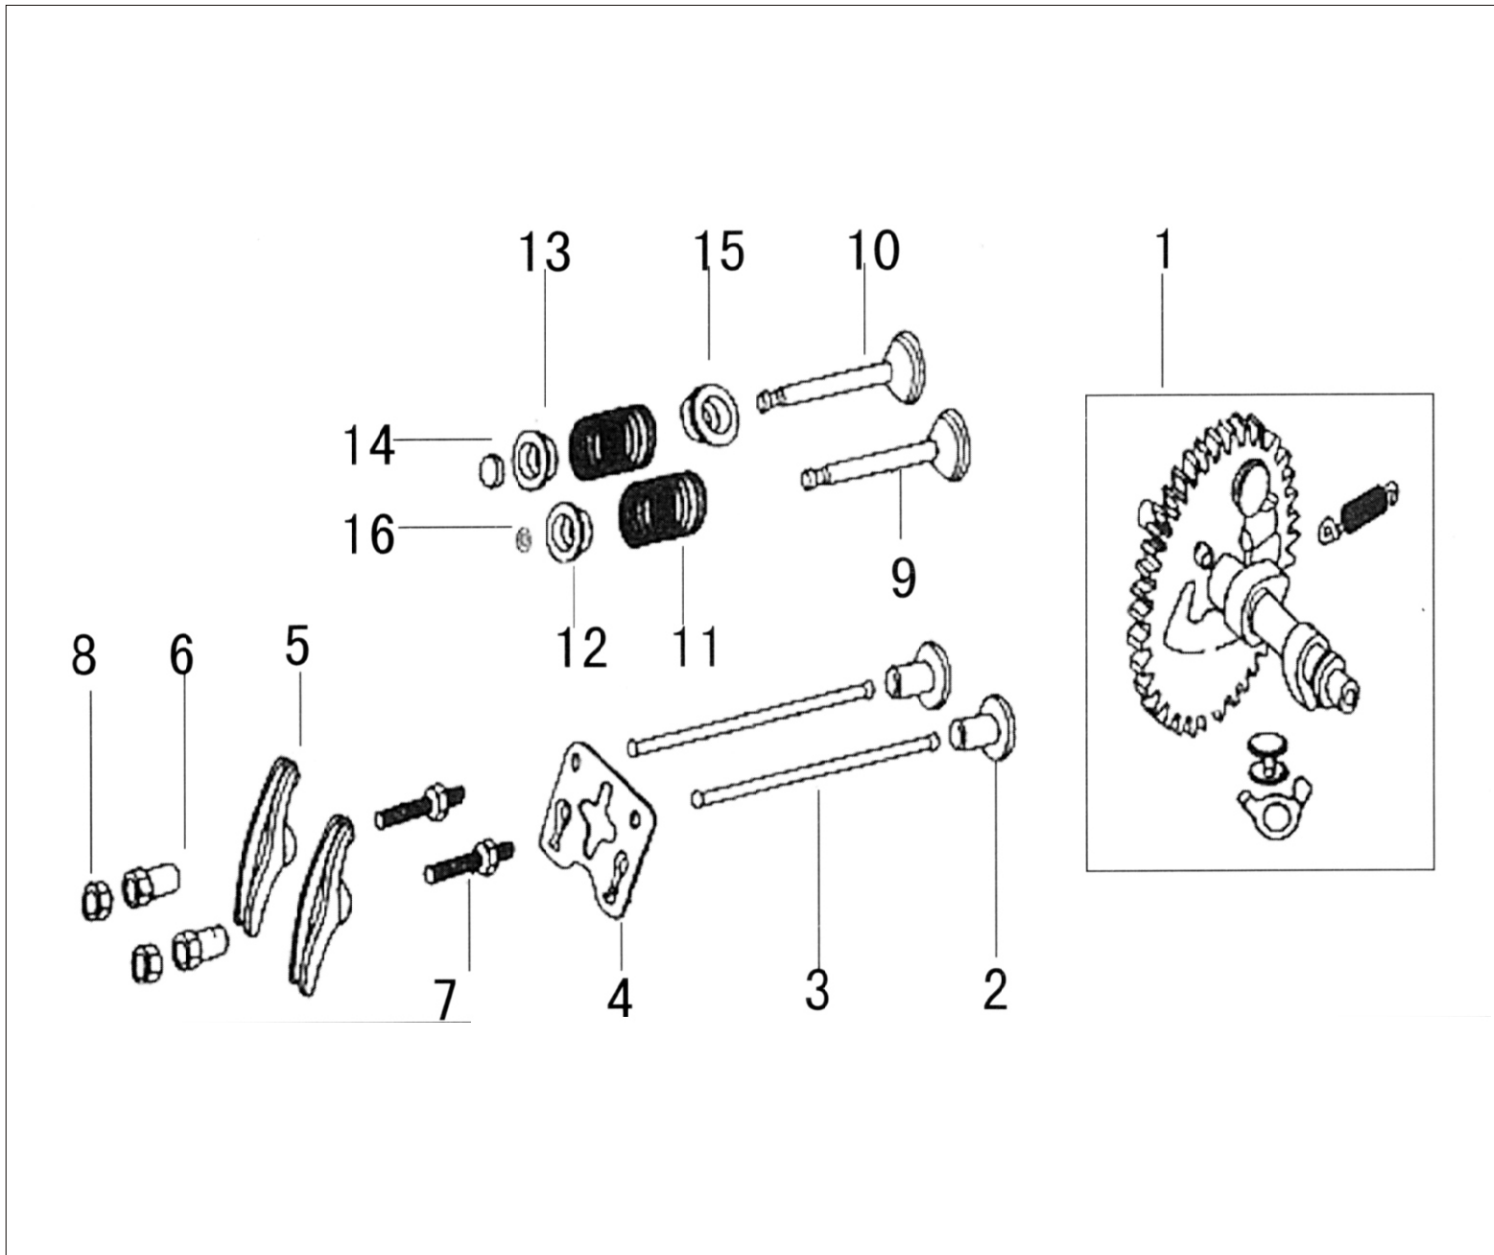

3. Crankshaft Piston & Connecting Rod / *Piston de vilebrequin et bielle*

No.	Pièce/parts
GE301	Crankshaft
GE302	Timing driving gear
GE303	Drive gear
GE304	Woodruffkey
GE305	Rod assy connecting
GE306	Piston
GE307	Piston pin
GE308	Piston pin clip
GE309	Piston ring set
GE310	Balance shaft

4a. Cylinder Head & Cylinder Cover for 5.5, 6.5 HP / Couvercle de culasse de 5.5, 6.5 cv

5.5 & 6.5HP

No.	Pièce/parts
GE401	Cylinder head comp
GE401a	Cylinder head
GE401b	In-valve guide
GE401c	Ex-valve guide
GE401d	Valve guide clip
GE401e	Intake valve seat
GE401f	Exhaust valve seat
GE402	Stud bolt
GE403	Dowel pin
GE404	Spark plug
GE405	Gasket, Cylinder head
GE406	Head cover comp
GE407	Gasket, cylinder cover
GE408	Breather tube assy
GE409	Head cover bolt
GE410	Lead wind cover
GE411	bolt
GE412	Stud bolt
GE413	Flange bolt M6x12
GE414	Stud bolt M8x24
GE415	Stud bolt

4b. Cylinder Head & Cylinder Cover for 9.0, 11,13HP / *Couvercle de culasse*

8, 9, 11 & 13 HP

No.	Pièce/parts
GE401	Cylinder head comp
GE401a	Cylinder head
GE401b	In-valve guide
GE401c	Ex-valve guide
GE401d	Valve guide clip
GE401e	Intake valve seat
GE401f	Exhaust valve seat
GE402	Stud bolt
GE403	Dowel pin
GE404	Spark plug
GE405	Gasket, Cylinder head
GE406	Head cover comp
GE407	Gasket, cylinder cover
GE408	Breather tube assy
GE409	Head cover bolt
GE410	Lead wind cover
GE411	bolt
GE412	Stud bolt
GE413	Flange bolt M6x12
GE414	Stud bolt M8x24
GE415	Stud bolt

5. Combination of Camshaft & Valve Rocker for 5.5-13 HP

Arbre à cames et culbuteur de soupape pour 5.5-13cv

No.	Pièce/parts
GE501	camshaft assy
GE502	valve teppet
GE503	push rod
GE504	push rod guide plate
GE505	valve rocker
GE506	rocker pivot pin
GE507	pivot bolt
GE508	pivot adjusting nut
GE509	in-take valve
GE510	exhaust valve
GE511	valve spring
GE512	in-valve spring seat
GE513	ex-valve spring seat
GE514	valve rotator
GE515	spring retainer exhaust valve
GE516	guide oil seal