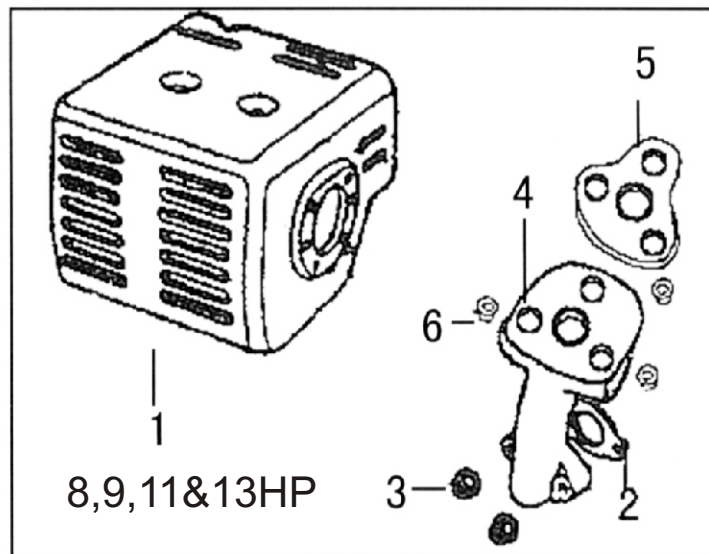

10. Muffler / Silencieux

No.	Pièce/parts
GE1001	Muffler assy
GE1002	Muffler gasket
GE1003	Bolt M8
GE1004	Exhaust valve tube
GE1005	Mufflet gasket
GE1006	Bolt M8