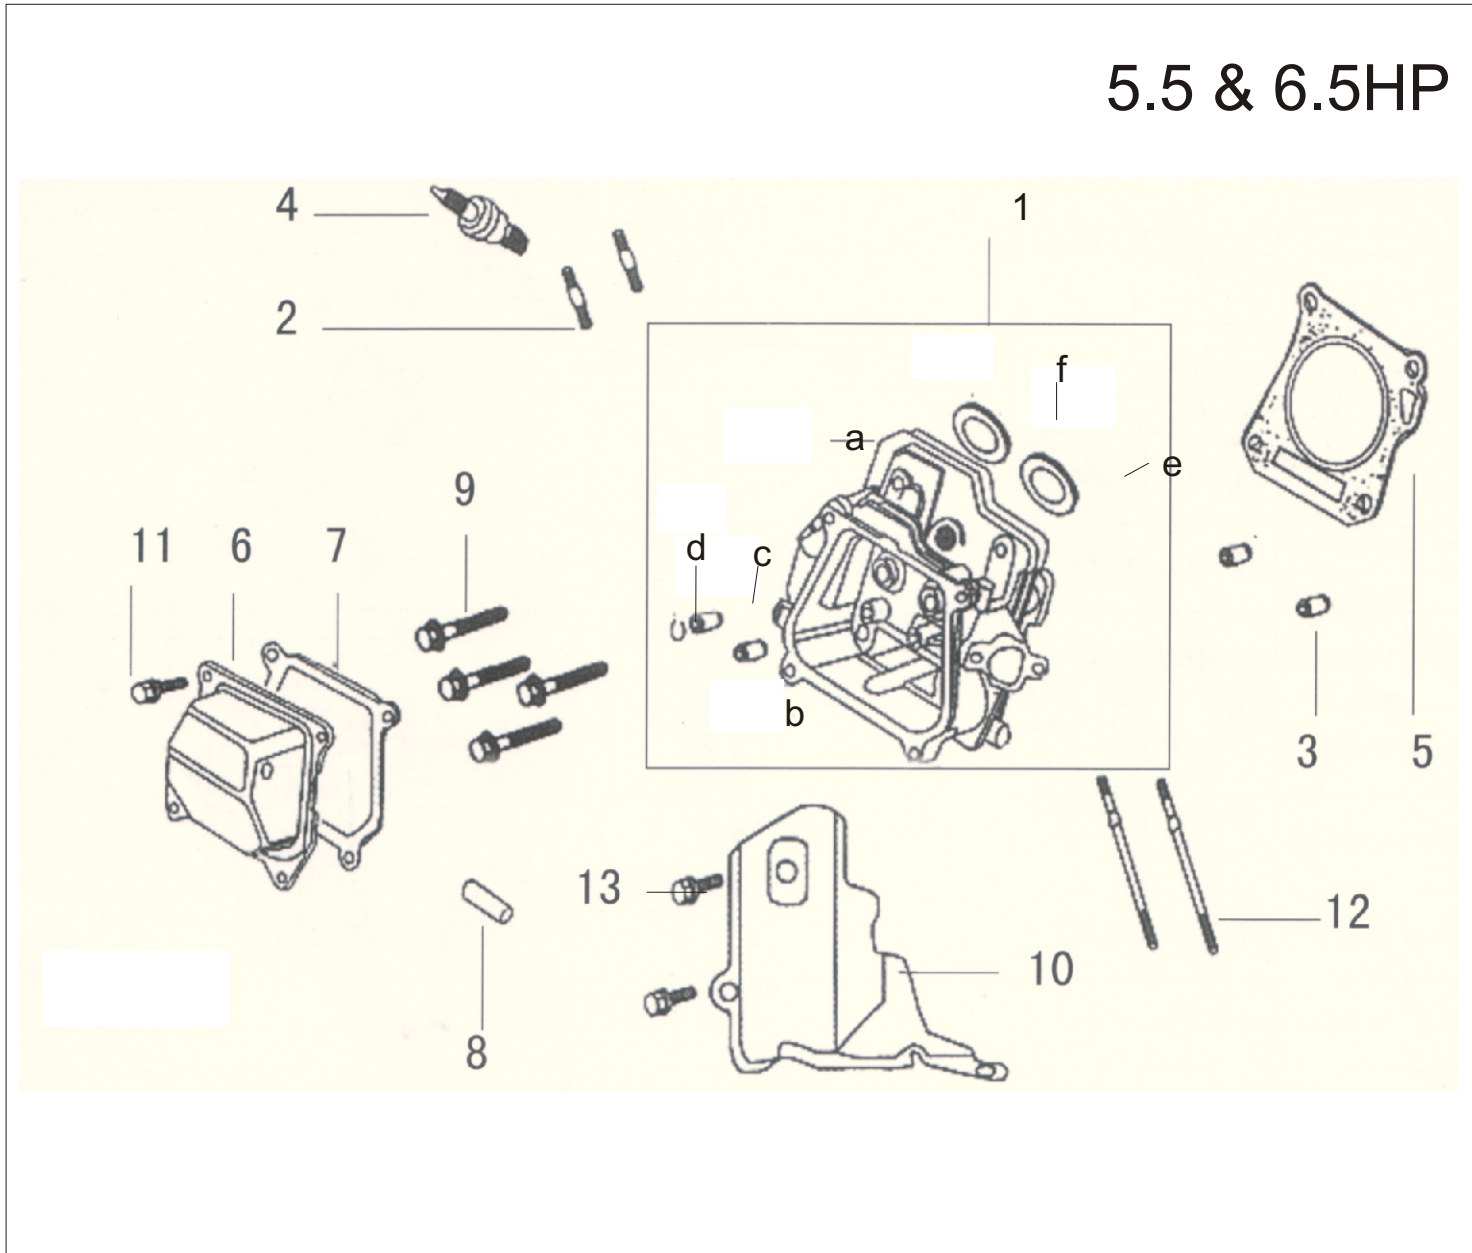

4a. Cylinder Head & Cylinder Cover for 5.5, 6.5 HP / Couvercle de culasse de 5.5, 6.5 cv

5.5 & 6.5HP

No.	Pièce/parts
GE401	Cylinder head comp
GE401a	Cylinder head
GE401b	In-valve guide
GE401c	Ex-valve guide
GE401d	Valve guide clip
GE401e	Intake valve seat
GE401f	Exhaust valve seat
GE402	Stud bolt
GE403	Dowel pin
GE404	Spark plug
GE405	Gasket, Cylinder head
GE406	Head cover comp
GE407	Gasket, cylinder cover
GE408	Breather tube assy
GE409	Head cover bolt
GE410	Lead wind cover
GE411	bolt
GE412	Stud bolt
GE413	Flange bolt M6x12
GE414	Stud bolt M8x24
GE415	Stud bolt