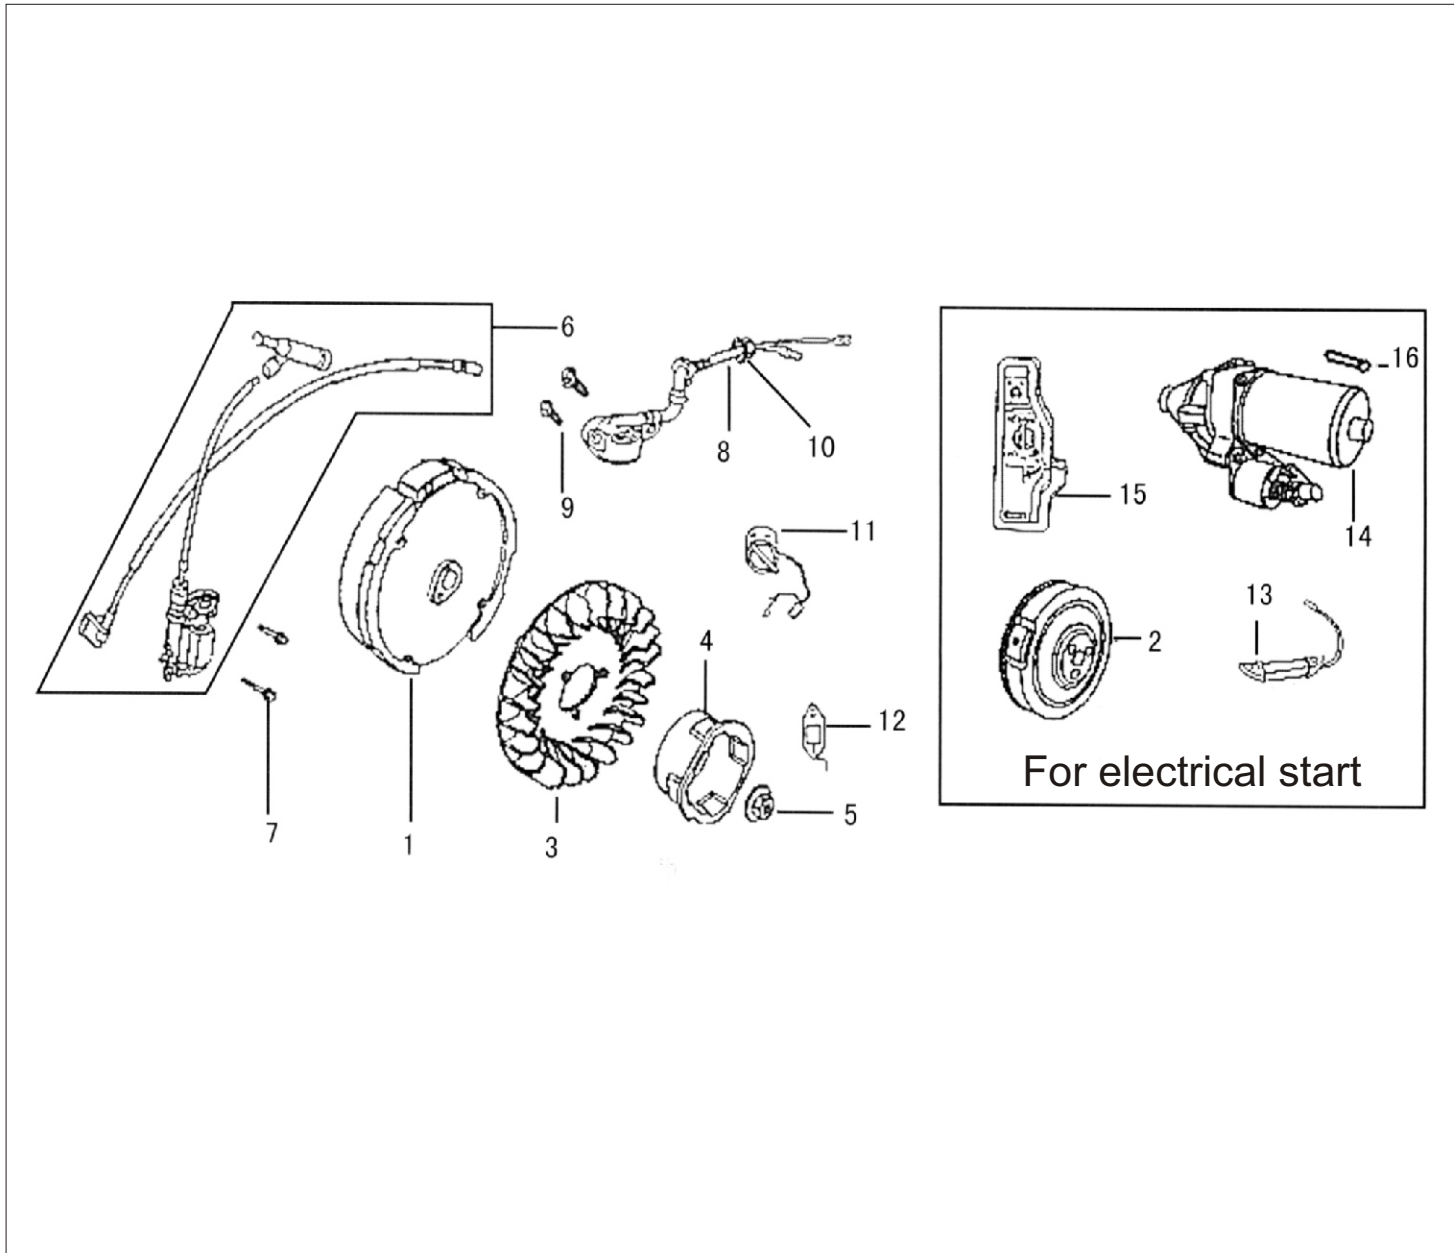

9. Regulating Control System / *Système de commande de régulation*

No.	Pièce/parts
GE901	Speed control assy for engines
GE902	Speed control assy for generators
GE903	Flange bolt M6X12
GE904	Governor rod
GE905	Throttle return spring
GE906	Governor spring
GE907	Regulating arm
GE908	Governor arm bolt M6X21
GE909	Bolt M6

12. Flywheel / Volant

No.	Pièce/parts
GE1201	Flywheel comp
GE1202	Flywheel comp
GE1203	Cooling fan
GE1204	Starter pulley
GE1205	Flywheel special nut M14X1.5 / M16X1.5
GE1206	Ignition coil
GE1207	Flange bolt M6X28
GE1208	Oil sensor
GE1209	Flange bolt M6X14
GE1210	Special nut M10
GE1211	Engine stop switch assy
GE1212	Diode
GE1213	Charging coil
GE1214	Starting motor assy
GE1215	Control assy
GE1216	Starting motor dowel pin